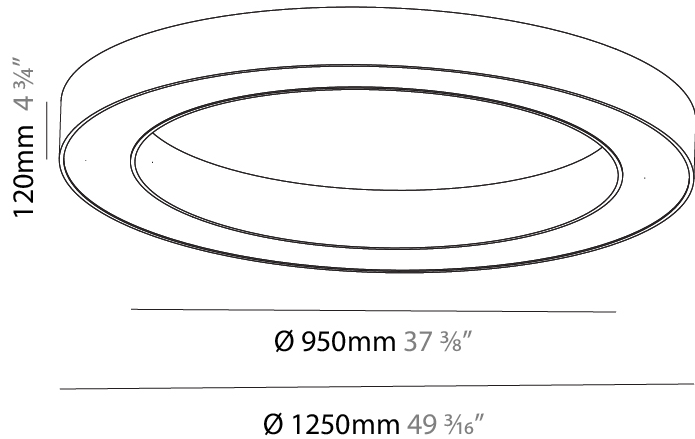

1. To build a product code in our configurator select the specify button on the base model # product page
2. To build a manual product code on this datasheet choose from the options listed below in blue font and add the suffix to the base model #

GENERAL

Series: Glorious
Subseries: Glorious 150
Partner: Prolicht
Division: Architectural
Installation: Surface
Product Type: Ceiling Surface
Mounting Location: Ceiling
Light Distribution: Direct

PHYSICAL

Shape: Round
Diameter (mm): 1250
Diameter (in): 49 3/16
Height (mm): 120
Height (in): 4 3/4
Weight (kg): 12.465
Weight (lbs): 27.42
Diffuser: PMMA - Opal / Microprism
Fixture Finish: SSR / BKV / CWI / CRY / HAB / UFT / ITA / RUA / FTG / MYG / LOD / PUS / FRO / FUP / KIA / POP / BLS / SPG / MEY / GOH / CHC / COM / ABZ / JAG / OBR / MOS / ROR
Fixture Material: PMMA / Aluminum

ELECTRICAL

Lamp Type: LED (Zhaga Standard)
Input Wattage (W): 58.7
Total Output Wattage (W): 48 / 38.4 (3500K)
Dimming: 0-10V Dimming / Phase Dimming (120Vac Only)
Driver Included: Yes
Driver Location: Integrated
Driver Type: Constant Current - 120 / 277Vac
Driver Class: Class 2
Input Voltage (V): 120 - 277
Constant Current (MA): 350 / 1200 (3500K)

LED

Color Temperature (°K): 2700 / 3000 / 3500 / 4000
Max. Delivered Lumen (lm): Max 5345
Nominal Lumen (lm): Max 8060
CRI: >90 CRI
Efficiency (%): 65
Lamp Life (hrs): 50000

OPTICAL

RATINGS AND CERTIFICATIONS

Certified By: Certified for North American Standards
IP rating: IP20