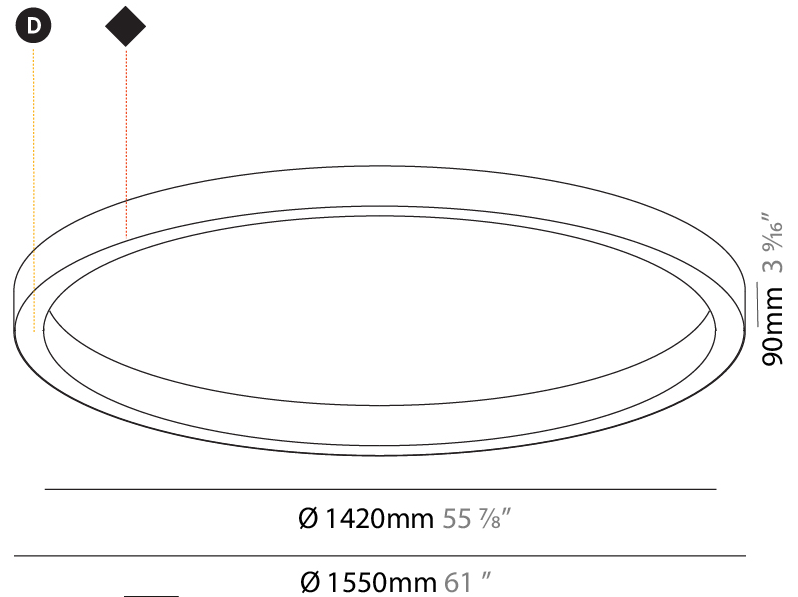

GENERAL

Series: Glorious
Subseries: Glorious 65
Partner: Prolicht
Division: Architectural
Installation: Surface
Product Type: Ceiling Surface
Mounting Location: Ceiling
Light Distribution: Direct

PHYSICAL

Shape: Round
Diameter (mm): 1550
Diameter (in): 61
Height (mm): 90
Height (in): 3 9/16
Weight (kg): 13.8
Weight (lbs): 30.16
Diffuser: PMMA - Opal / Microprism / Clear Microprism
Fixture Finish: SSR / BKV / CWI / CRY / HAB / UFT / ITA / RUA / FTG / MYG / LOD / PUS / FRO / FUP / KIA / POP / BLS / SPG / MEY / GOH / CHC / COM / ABZ / JAG / OBR / MOS / ROR
Fixture Material: PMMA / Aluminum

ELECTRICAL

Lamp Type: LED (Zhaga Standard)
Input Wattage (W): 104.2
Total Output Wattage (W): 96
Dimming: Tri-Mode (Non-Dimming and Phase Dimming (120Vac only) and 0-10V Dimming)
Driver Included: Yes
Driver Location: Integrated
Driver Type: Constant Current - Universal
Driver Class: Class 2
Input Voltage (V): 120 - 277
Constant Current (MA): 350

LED

Color Temperature (°K): 2700 / 3000 / 3500 / 4000
Max. Delivered Lumen (lm): Max 13174
Nominal Lumen (lm): Max 15910
CRI: >90 CRI
Efficiency (%): 88.4
Lamp Life (hrs): 50000

OPTICAL

RATINGS AND CERTIFICATIONS

Certified By: Certified for North American Standards
IP rating: IP20

PROJECT
TYPE
SPECIFIER
QUANTITY
DATE