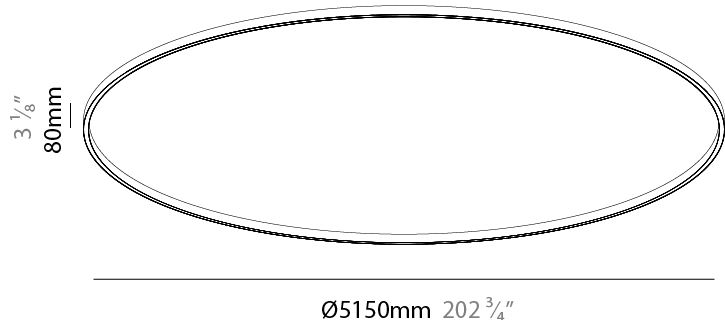

GLORIOUS 45 SURFACE

A3D424-HE-

base number   Color   Finishes   Diffuser
Temperature   (Diamond)   Options

1. To build a product code in our configurator select the specify button on the base model # product page
2. To build a manual product code on this datasheet choose from the options listed below in blue font and add the suffix to the base model #

GENERAL

Series: Glorious
Subseries: Glorious 45
Partner: Prolicht
Division: Architectural
Installation: Surface
Product Type: Ceiling Surface
Mounting Location: Ceiling
Light Distribution: Direct

PHYSICAL

Shape: Round
Diameter (mm): 5150
Diameter (in): 202 3/4
Height (mm): 76
Height (in): 3
Weight (kg): 4
Diffuser: [PMMA - Opal / Microprism / Clear Microprism](#)
Fixture Finish: [SSR / BKV / CWI / CRY / HAB / UFT / ITA / RUA / FTG / MYG / LOD / PUS / FRO / FUP / KIA / POP / BLS / SPG / MEY / GOH / CHC / COM / ABZ / JAG / OBR / MOS / ROR](#)
Fixture Material: [PMMA / Aluminum](#)

ELECTRICAL

Lamp Type: LED
Input Wattage (W): 167.2
Total Output Wattage (W): 151.8
Dimming: Non-Dimmable
Driver Included: Yes
Driver Location: Integrated
Driver Type: Constant Current - Universal
Driver Class: Class 2
Input Voltage (V): 120 - 277

LED

[Color Temperature (°K): 2700 / 3000 / 3500 / 4000](#)
Max. Delivered Lumen (lm): Max 20121
Nominal Lumen (lm): Max 28307
CRI: >90 CRI
Lamp Life (hrs): 50000

OPTICAL

Adjustability: Fixed

RATINGS AND CERTIFICATIONS

Certified By: Certified for North American Standards
IP rating: IP40