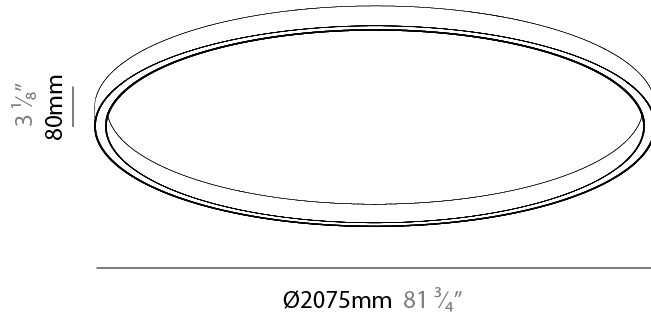

1. To build a product code in our configurator select the specify button on the base model # product page
2. To build a manual product code on this datasheet choose from the options listed below in blue font and add the suffix to the base model #

GENERAL

Series: Glorious
Subseries: Glorious 45
Partner: Prolicht
Division: Architectural
Installation: Surface
Product Type: Ceiling Surface
Mounting Location: Ceiling
Light Distribution: Direct

PHYSICAL

Shape: Round
Diameter (mm): 2075
Diameter (in): 81 ³/₄"
Height (mm): 76
Height (in): 3
Weight (kg): 4
Diffuser: PMMA - Opal / Microprism / Clear Microprism
Fixture Finish: SSR / BKV / CWI / CRY / HAB / UFT / ITA / RUA / FTG / MYG / LOD / PUS / FRO / FUP / KIA / POP / BLS / SPG / MEY / GOH / CHC / COM / ABZ / JAG / OBR / MOS / ROR
Fixture Material: PMMA / Aluminum

ELECTRICAL

Lamp Type: LED
Input Wattage (W): 135.8
Total Output Wattage (W): 123.5
Dimming: Non-Dimming / 0-10V Dimming / Phase Dimming / DALI Dimming / MATTER Dimming
Driver Included: Yes
Driver Location: Integrated
Driver Type: Constant Current - Universal
Driver Class: Class 2
Input Voltage (V): 120 - 277

LED

Color Temperature (°K): 2700 / 3000 / 3500 / 4000
Max. Delivered Lumen (lm): Max 15897
Nominal Lumen (lm): Max 22365
CRI: >90 CRI
Lamp Life (hrs): 50000

OPTICAL

Adjustability: Fixed

RATINGS AND CERTIFICATIONS

Certified By: Certified for North American Standards
IP rating: IP40

PROJECT
TYPE
SPECIFIER
QUANTITY
DATE