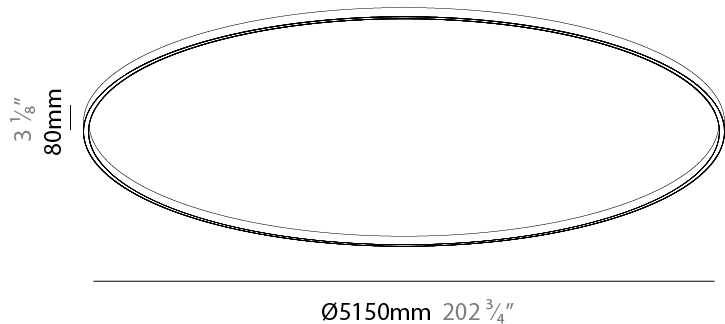

A3D425-

base number	LED Dimming	Finishes (Diamond)	Diffuser Options

1. To build a product code in our configurator select the specify button on the base model # product page
2. To build a manual product code on this datasheet choose from the options listed below in blue font and add the suffix to the base model #

GENERAL

Series: Glorious
Subseries: Glorious 45
Partner: Prolicht
Division: Architectural
Installation: Surface
Product Type: Ceiling Surface
Mounting Location: Ceiling
Light Distribution: Direct

PHYSICAL

Shape: Round
Diameter (mm): 3100
Diameter (in): 122 ¹/₈
Height (mm): 76
Height (in): 3
Weight (kg): 4
Diffuser: PMMA - Opal / Microprism / Clear Microprism
Fixture Finish: SSR / BKV / CWI / CRY / HAB / UFT / ITA / RUA / FTG / MYG / LOD / PUS / FRO / FUP / KIA / POP / BLS / SPG / MEY / GOH / CHC / COM / ABZ / JAG / OBR / MOS / ROR
Fixture Material: PMMA / Aluminum

ELECTRICAL

Lamp Type: LED
Input Wattage (W): 290.4
Total Output Wattage (W): 263.6
Dimming: Non-dimming / DALI Dimming / MATTER Dimming
Driver Included: Yes
Driver Location: Integrated
Driver Type: Constant Current - Universal
Driver Class: Class 2
Input Voltage (V): 120 - 277

LED

Color Temperature (°K): 2700-6500 Tunable White
Max. Delivered Lumen (lm): Max 34058
Nominal Lumen (lm): Max 47915
CRI: >90 CRI
Lamp Life (hrs): 50000

OPTICAL

Adjustability: Fixed

RATINGS AND CERTIFICATIONS

Certified By: Certified for North American Standards
IP rating: IP40