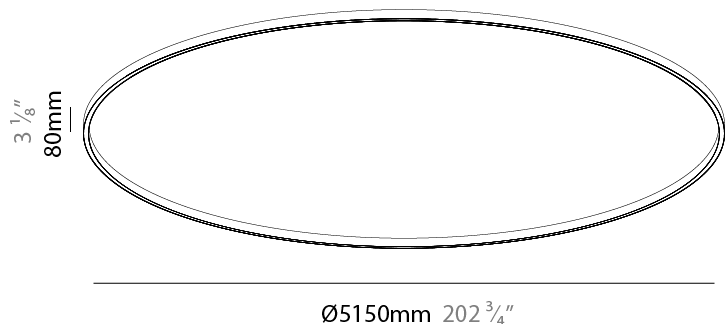

1. To build a product code in our configurator select the specify button on the base model # product page
2. To build a manual product code on this datasheet choose from the options listed below in blue font and add the suffix to the base model #

GENERAL

Series: Glorious
Subseries: Glorious 45
Partner: Prolicht
Division: Architectural
Installation: Surface
Product Type: Ceiling Surface
Mounting Location: Ceiling
Light Distribution: Direct

PHYSICAL

Shape: Round
Diameter (mm): 5150
Diameter (in): 202 ³/₄
Height (mm): 76
Height (in): 3
Weight (kg): 4
Diffuser: [PMMA - Opal / Microprism / Clear Microprism](#)
Fixture Finish: [SSR / BKV / CWI / CRY / HAB / UFT / ITA / RUA / FTG / MYG / LOD / PUS / FRO / FUP / KIA / POP / BLS / SPG / MEY / GOH / CHC / COM / ABZ / JAG / OBR / MOS / ROR](#)
Fixture Material: [PMMA / Aluminum](#)

ELECTRICAL

Lamp Type: LED
Input Wattage (W): 345
Total Output Wattage (W): 313.6
Dimming: [Non-Dimming / 0-10V Dimming / Phase Dimming / DALI Dimming / MATTER Dimming](#)
Driver Included: Yes
Driver Location: Integrated
Driver Type: Constant Current - Universal
Driver Class: Class 2
Input Voltage (V): 120 - 277

LED

Color Temperature (°K): [2700 / 3000 / 3500 / 4000](#)
Max. Delivered Lumen (lm): Max 40373
Nominal Lumen (lm): Max 56800
CRI: >90 CRI
Lamp Life (hrs): 50000

OPTICAL

Adjustability: Fixed

RATINGS AND CERTIFICATIONS

Certified By: Certified for North American Standards
IP rating: IP40