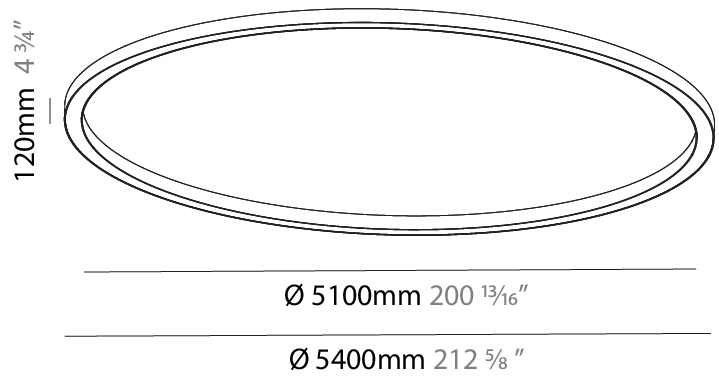

1. To build a product code in our configurator select the specify button on the base model # product page
2. To build a manual product code on this datasheet choose from the options listed below in blue font and add the suffix to the base model #

GENERAL

Series: Glorious
Subseries: Glorious 150
Partner: Prolicht
Division: Architectural
Installation: Surface
Product Type: Ceiling Surface
Mounting Location: Ceiling
Light Distribution: Direct

PHYSICAL

Shape: Round
Diameter (mm): 5400
Diameter (in): 212 ⁵/₈
Height (mm): 120
Height (in): 4 ³/₄
Weight (kg): 68
Weight (lbs): 149.6
Diffuser: PMMA - Opal
Fixture Finish: SSR / BKV / CWI / CRY / HAB / UFT / ITA / RUA / FTG / MYG / LOD / PUS / FRO / FUP / KIA / POP / BLS / SPG / MEY / GOH / CHC / COM / ABZ / JAG / OBR / MOS / ROR
Fixture Material: PMMA / Aluminum

ELECTRICAL

Lamp Type: LED (Zhaga Standard)
Input Wattage (W): 274.1
Total Output Wattage (W): 224 / 179.2 (3500K)
Dimming: 0-10V Dimming / Phase Dimming (120Vac Only)
Driver Included: Yes
Driver Location: Integrated
Driver Type: Constant Current - 120 / 277Vac
Driver Class: Class 2
Input Voltage (V): 120 - 277
Constant Current (MA): 350 / 800 (3500K)

LED

Color Temperature (°K): 2700 / 3000 / 3500 / 4000
Max. Delivered Lumen (lm): Max 26807
Nominal Lumen (lm): Max 37614
CRI: >90 CRI
Efficiency (%): 65
Lamp Life (hrs): 50000

OPTICAL

RATINGS AND CERTIFICATIONS

Certified By: Certified for North American Standards
IP rating: IP20