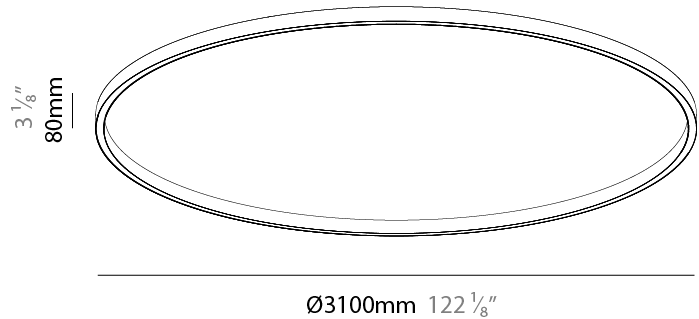

1. To build a product code in our configurator select the specify button on the base model # product page
2. To build a manual product code on this datasheet choose from the options listed below in blue font and add the suffix to the base model #

GENERAL

Series: Glorious
Subseries: Glorious 45
Partner: Prolicht
Division: Architectural
Installation: Surface
Product Type: Ceiling Surface
Mounting Location: Ceiling
Light Distribution: Direct

PHYSICAL

Shape: Round
Diameter (mm): 3100
Diameter (in): 122 ¹/₈"
Height (mm): 76
Height (in): 3
Weight (kg): 4
Diffuser: [PMMA - Opal / Microprism / Clear Microprism](#)
Fixture Finish: [SSR / BKV / CWI / CRY / HAB / UFT / ITA / RUA / FTG / MYG / LOD / PUS / FRO / FUP / KIA / POP / BLS / SPG / MEY / GOH / CHC / COM / ABZ / JAG / OBR / MOS / ROR](#)
Fixture Material: [PMMA / Aluminum](#)

ELECTRICAL

Lamp Type: LED
Input Wattage (W): 174.2
Total Output Wattage (W): 158.2
Dimming: [Non-dimming / DALI Dimming / MATTER Dimming](#)
Driver Included: Yes
Driver Location: Integrated
Driver Type: Constant Current - Universal
Driver Class: Class 2
Input Voltage (V): 120 - 277

LED

Color Temperature (°K): 2700-6500 Tunable White
Max. Delivered Lumen (lm): Max 20435
Nominal Lumen (lm): Max 28749
CRI: >90 CRI
Lamp Life (hrs): 50000

OPTICAL

Adjustability: Fixed

RATINGS AND CERTIFICATIONS

Certified By: Certified for North American Standards
IP rating: IP40

PROJECT
TYPE
SPECIFIER
QUANTITY
DATE