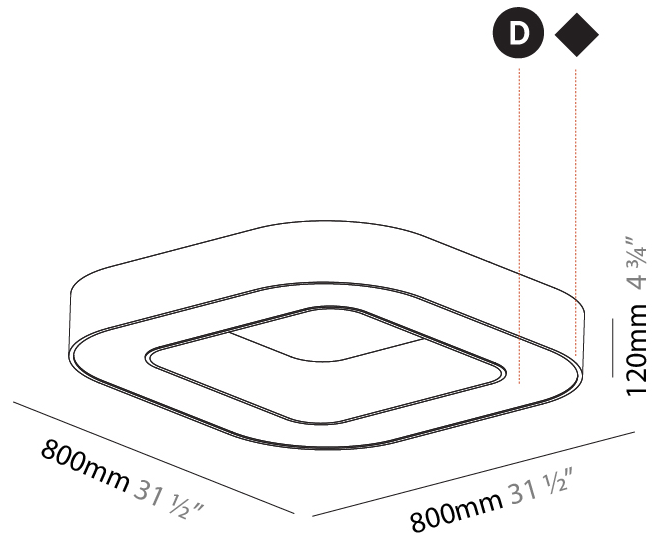

PROJECT	_____
TYPE	_____
SPECIFIER	_____
QUANTITY	_____
DATE	_____

GLORIOUS QUANTUM SURFACE

A32953- : A32953-DV-30K-02-02

base number

1. To build a product code in our configurator select the specify button on the base model # product page
2. To build a manual product code on this datasheet choose from the options listed below in blue font and add the suffix to the base model #

GENERAL

Series: Glorious
Subseries: Glorious Quantum
Partner: Prolicht
Division: Architectural
Installation: Surface
Product Type: Ceiling Surface
Mounting Location: Ceiling
Light Distribution: Direct

PHYSICAL

Shape: Square
Length (mm): 800
Length (in): 31 1/2
Width (mm): 800
Width (in): 31 1/2
Height (mm): 120
Height (in): 4 3/4
Weight (kg): 9.04
Weight (lbs): 19.92
Fixture Material: PMMA / Aluminum

ELECTRICAL

Lamp Type: LED (Zhaga Standard)
Input Wattage (W): 40.5W

LED

Max. Delivered Lumen (lm): 3770lm

OPTICAL

RATINGS AND CERTIFICATIONS