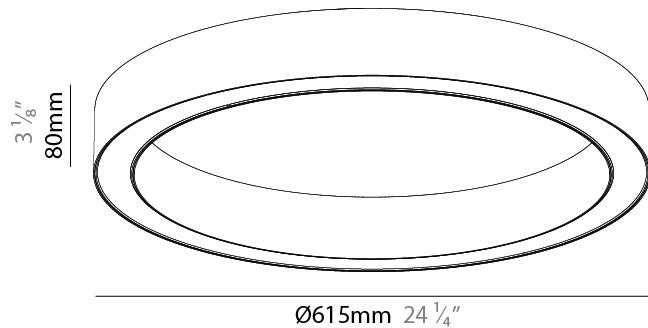

GLORIOUS 45 SURFACE

A3D412-HE-

base number   Color   Finishes   Diffuser
Temperature   (Diamond)   Options

1. To build a product code in our configurator select the specify button on the base model # product page
2. To build a manual product code on this datasheet choose from the options listed below in blue font and add the suffix to the base model #

GENERAL

Series: Glorious
Subseries: Glorious 45
Partner: Prolicht
Division: Architectural
Installation: Surface
Product Type: Ceiling Surface
Mounting Location: Ceiling
Light Distribution: Direct

PHYSICAL

Shape: Round
Diameter (mm): 615
Diameter (in): 24 ¹/₄"
Height (mm): 76
Height (in): 3
Weight (kg): 4
Diffuser: [PMMA - Opal / Microprism / Clear Microprism](#)
Fixture Finish: [SSR / BKV / CWI / CRY / HAB / UFT / ITA / RUA / FTG / MYG / LOD / PUS / FRO / FUP / KIA / POP / BLS / SPG / MEY / GOH / CHC / COM / ABZ / JAG / OBR / MOS / ROR](#)
Fixture Material: [PMMA / Aluminum](#)

ELECTRICAL

Lamp Type: LED
Input Wattage (W): 18.8
Total Output Wattage (W): 16.3
Dimming: Non-Dimmable
Driver Included: Yes
Driver Location: Integrated
Driver Type: Constant Current - Universal
Driver Class: Class 2
Input Voltage (V): 120 - 277

LED

[Color Temperature (°K): 2700 / 3000 / 3500 / 4000](#)
Max. Delivered Lumen (lm): Max 2264
Nominal Lumen (lm): Max 3185
CRI: >90 CRI
Lamp Life (hrs): 50000

OPTICAL

Adjustability: Fixed

RATINGS AND CERTIFICATIONS

Certified By: Certified for North American Standards
IP rating: IP40