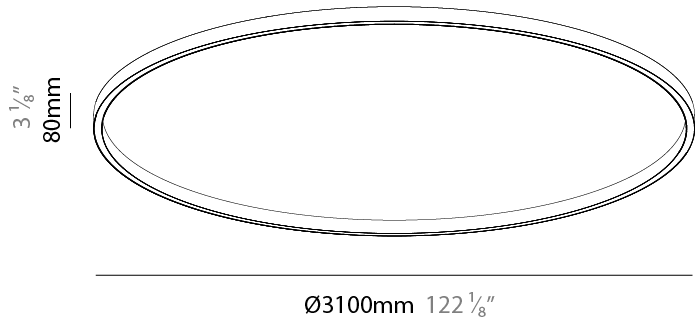

1. To build a product code in our configurator select the specify button on the base model # product page
2. To build a manual product code on this datasheet choose from the options listed below in blue font and add the suffix to the base model #

GENERAL

Series: Glorious
Subseries: Glorious 45
Partner: Prolicht
Division: Architectural
Installation: Surface
Product Type: Ceiling Surface
Mounting Location: Ceiling
Light Distribution: Direct

PHYSICAL

Shape: Round
Diameter (mm): 3100
Diameter (in): 122 ¹/₈
Height (mm): 76
Height (in): 3
Weight (kg): 4
Diffuser: [PMMA - Opal / Microprism / Clear Microprism](#)
Fixture Finish: [SSR / BKV / CWI / CRY / HAB / UFT / ITA / RUA / FTG / MYG / LOD / PUS / FRO / FUP / KIA / POP / BLS / SPG / MEY / GOH / CHC / COM / ABZ / JAG / OBR / MOS / ROR](#)
Fixture Material: [PMMA / Aluminum](#)

ELECTRICAL

Lamp Type: LED
Input Wattage (W): 207
Total Output Wattage (W): 188.2
Dimming: [Non-Dimming / 0-10V Dimming / Phase Dimming / DALI Dimming / MATTER Dimming](#)
Driver Included: Yes
Driver Location: Integrated
Driver Type: Constant Current - Universal
Driver Class: Class 2
Input Voltage (V): 120 - 277

LED

Color Temperature (°K): [2700 / 3000 / 3500 / 4000](#)
Max. Delivered Lumen (lm): Max 24224
Nominal Lumen (lm): Max 34080
CRI: >90 CRI
Lamp Life (hrs): 50000

OPTICAL

Adjustability: Fixed

RATINGS AND CERTIFICATIONS

Certified By: Certified for North American Standards
IP rating: IP40

PROJECT
TYPE
SPECIFIER
QUANTITY
DATE