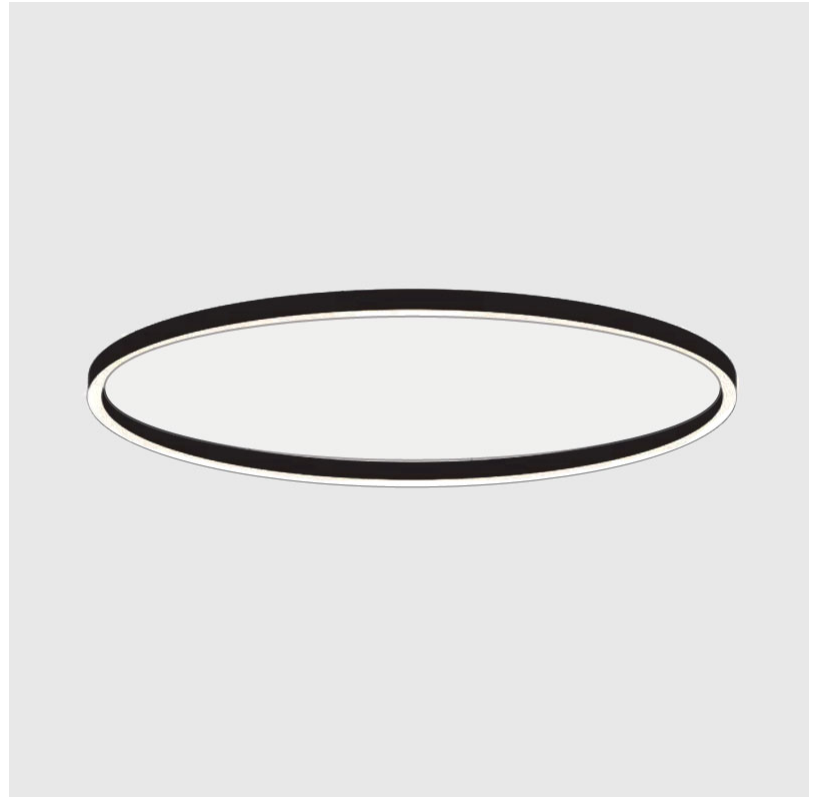

GENERAL

Series: Glorious
Subseries: Glorious 65
Partner: Prolicht
Division: Architectural
Installation: Surface
Product Type: Ceiling Surface
Mounting Location: Ceiling
Light Distribution: Direct

PHYSICAL

Shape: Round
Diameter (mm): 3000
Diameter (in): 118 ⁷/₈
Height (mm): 90
Height (in): 3 ⁹/₁₆
Weight (kg): 26.5
Weight (lbs): 57.83
Diffuser: PMMA - Opal / Microprism / Clear Microprism
Fixture Finish: SSR / BKV / CWI / CRY / HAB / UFT / ITA / RUA / FTG / MYG / LOD / PUS / FRO / FUP / KIA / POP / BLS / SPG / MEY / GOH / CHC / COM / ABZ / JAG / OBR / MOS / ROR
Fixture Material: PMMA / Aluminum

ELECTRICAL

Lamp Type: LED (Zhaga Standard)
Input Wattage (W): 208.4
Total Output Wattage (W): 192
Dimming: Tri-Mode (Non-Dimming and Phase Dimming (120Vac only) and 0-10V Dimming)
Driver Included: Yes
Driver Location: Integrated
Driver Type: Constant Current - Universal
Driver Class: Class 2
Input Voltage (V): 120 - 277
Constant Current (MA): 350

LED

Color Temperature (°K): 2700 / 3000 / 3500 / 4000
Max. Delivered Lumen (lm): Max 26347
Nominal Lumen (lm): Max 31820
CRI: >90 CRI
Efficiency (%): 88.4
Lamp Life (hrs): 50000

OPTICAL

RATINGS AND CERTIFICATIONS

Certified By: Certified for North American Standards
IP rating: IP20

PROJECT
TYPE
SPECIFIER
QUANTITY
DATE